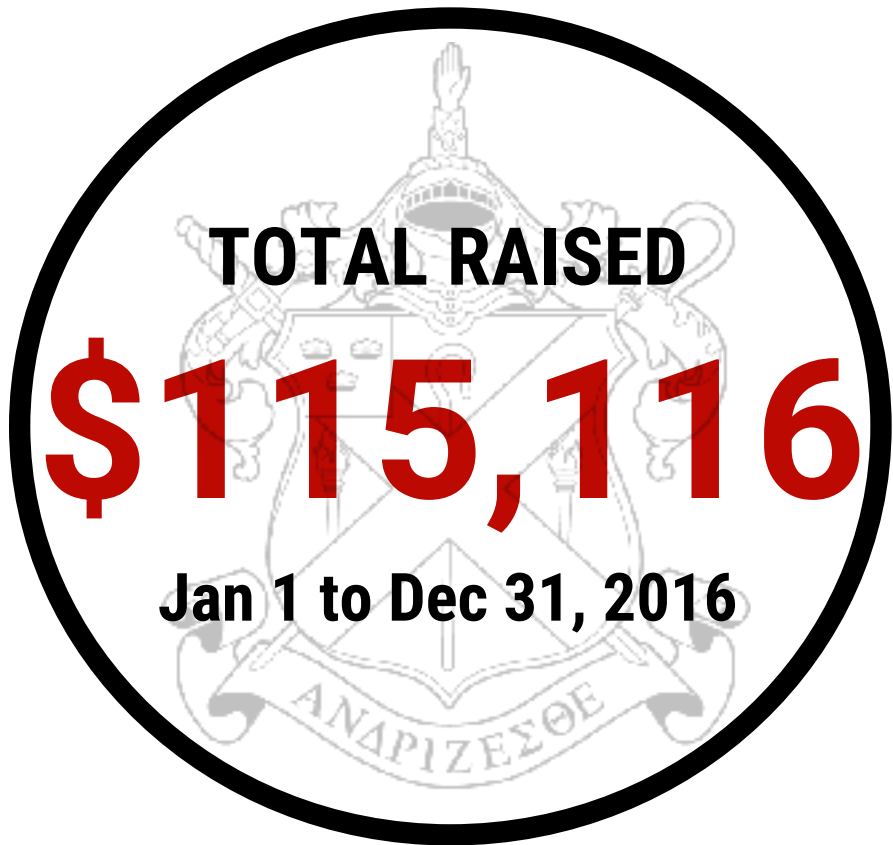

ALPHA CHI RHO EDUCATIONAL FOUNDATION

2016 DONOR DEMOGRAPHICS

2016 Donors per State