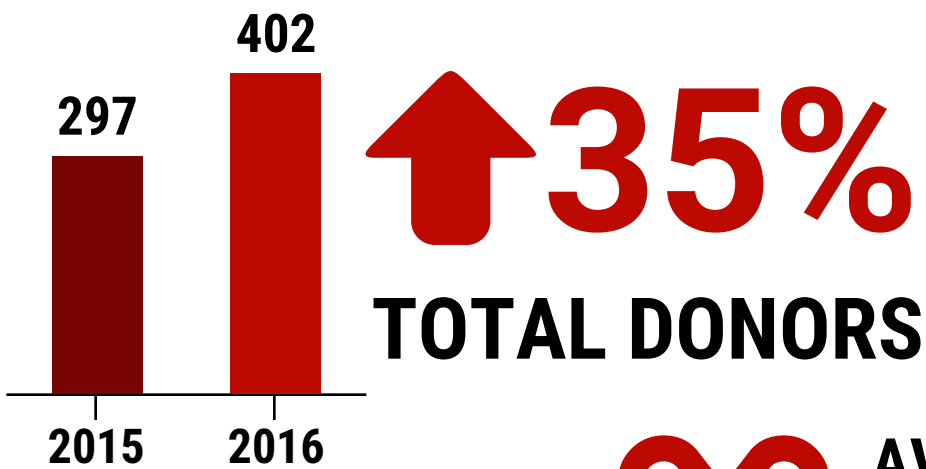

CHAPTERS WITH HIGHEST AVERAGE GIFT

- Stockton University
- Western Michigan
- Penn State
- UMass
- Columbia
- SUNY Albany

CHAPTERS WITH MOST DONORS

- Rensselaer (RPI)
- Purdue
- Penn State
- Illinois
- Clarkson
- WPI